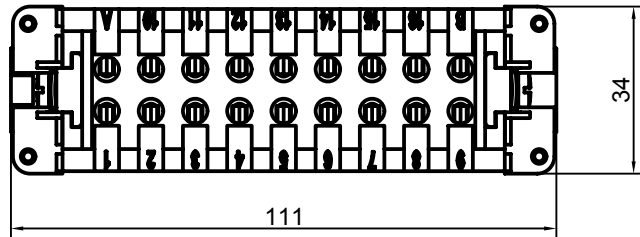

Diritti riservati All rights reserved

Date 29.11.2006  
Sign.

CMCEF 16 N  
female insert, crimp 16P 16A 830V

Scale  
1:1