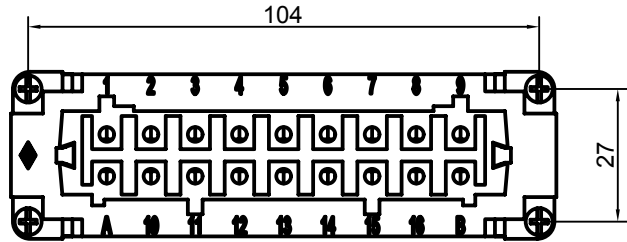

Diritti riservati All rights reserved

Date 29.11.2006  
Sign.

CMCEF 16 N  
female insert, crimp 16P 16A 830V

Scale  
1:1