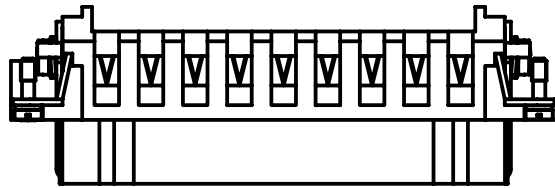

Diritti riservati All rights reserved

Date 29.11.2006  
Sign.

CMCEF 16 N  
female insert, crimp 16P 16A 830V

Scale  
1:1